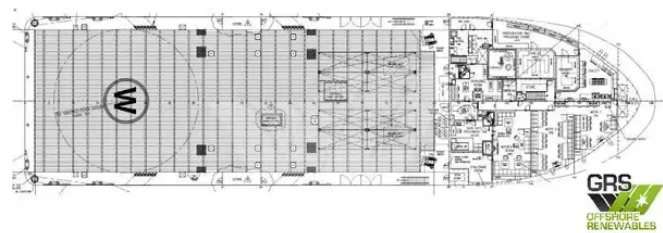

Bobot sing diukur

DWT	3
-----	---

Ukuran kapal

Length overall (LOA), m	79.96
ambane, m	6
Draf kapal, m	5.6

Informasi Tambahan

Self-propelled	
Dek	1

Kapal sing padha	<a href="#">Nuduhake kapal sing padha</a>
Panyuwunan	<a href="#">Panjaluk toko sing cocog</a>
e-mail	<a href="#">Kirim E-mail</a>