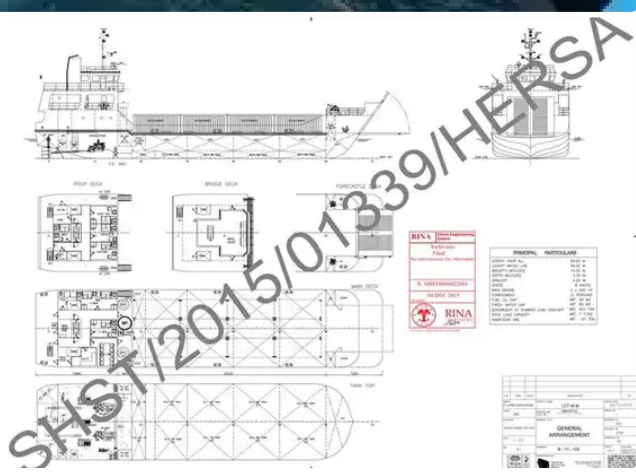

RINA
Registro Italiano Navale
RINA