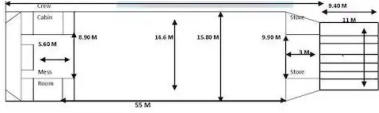

id 6367

Landing Craft, Tank