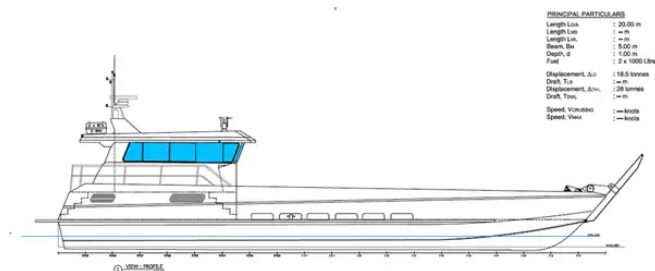

Informasi Tambahan

Self-propelled

Kapal sing padha	Nuduhake kapal sing padha
Panyuwunan	Panjaluk tuku sing cocog
e-mail	Kirim E-mail