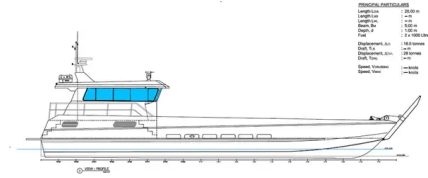

id 6455

Landing Craft, Tank