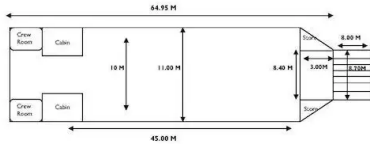

id 6536

Landing Craft, Tank