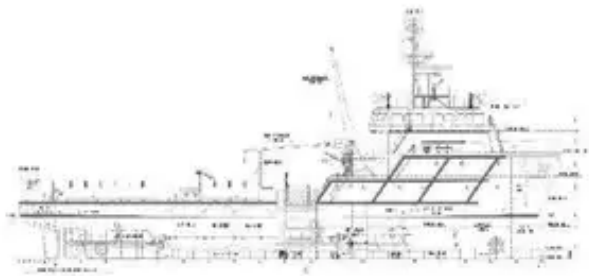

id 6696

Kapal pasokan

[Didol: 63m / DP 1 / 84ts BP AHTS Kapal Dijual / #1068171](#)

ID kapal	6696
kategori	Kapal pasokan
Taun mbangun	2010
Gendéra	Kapuloan Marshall
Rega	\$3,900,000
Kapal ditambahake tanggal	2022-12-13
Ditambahake dening	GRS.OFFSHORE RENEWABLES

Bobot sing diukur

DWT	1
-----	---

Ukuran kapal

Length overall (LOA), m	63.4
Draf kapal, m	4.8

Informasi Tambahan

Self-propelled	
Dek	1

Kapal sing padha	Nuduhake kapal sing padha
Panyuwunan	Panjaluk toko sing cocog
e-mail	Kirim E-mail

Forecastle deck

Upper forecastle deck

New bridge deck

Tween deck

Bridge deck

Profile

Main deck

Below deck